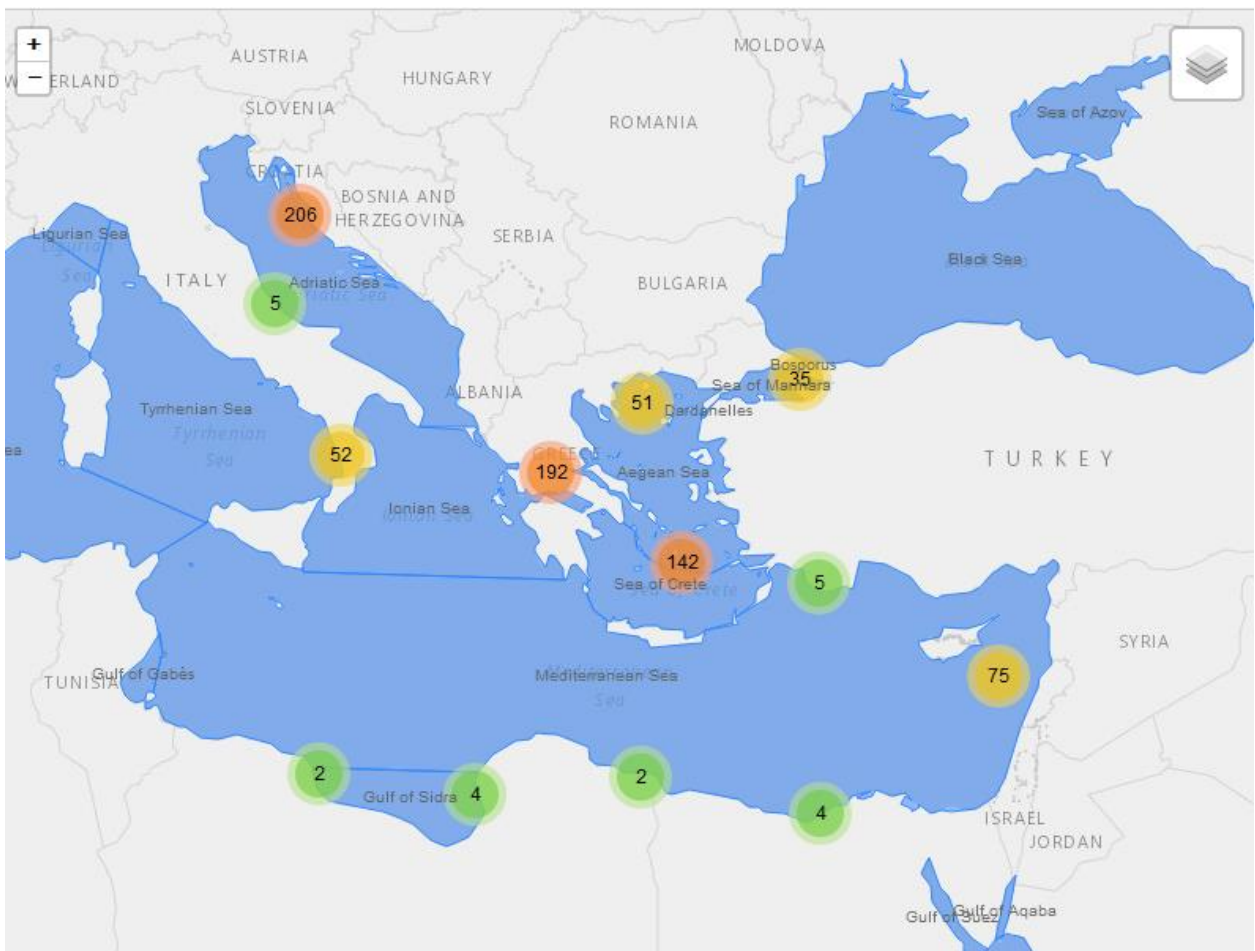

A new Omni module is available with information about all ports and UN/LOCODE locations used in trade and transport. You may search for ports within a maritime area, country, type, facilities, services and many other details; browse ports on the map or list.

Ports are fully integrated with Omni (i.e. positions, address book etc.) and provide smart linking to external services for maritime traffic, general information, weather, geolocation details, time and then some more.

LgMAR is a software company founded by a team of dedicated experts in computer science and maritime business, to develop highly specialized software in the area of telecommunications. LgMAR is recognized as a leading company in communications software with several hundreds of installations and thousands of satisfied users. Clients are based mainly in Greece, but also in a number of other world regions (Europe, North and South America, Far East, Middle East) mostly in the Shipping related section (Ship Owners, Ship Managers, Ship Brokers, Ship Agents, Operators, Banks, Insurance Brokers, Manning Agents, Transport Companies, etc.)