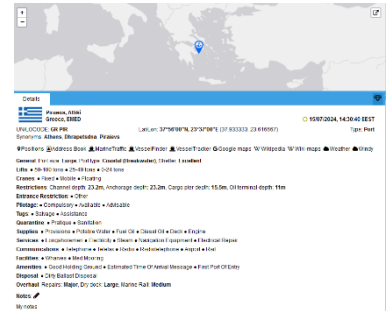

A new Omni module is available with information about all ports and UN/LOCODE locations used in trade and transport. You may search for ports within a maritime area, country, type, facilities, services and many other details; browse ports on the map or list.

Ports are fully integrated with Omni (i.e. positions, address book etc.) and provide smart linking to external services for maritime traffic, general information, weather, geolocation details, time and then some more.