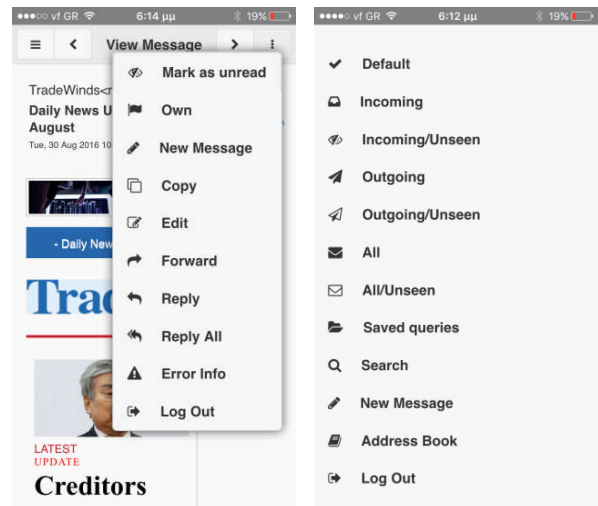

Windows Telix Suite

On The Go with iTelix app for iPhone and Android

With **iTelix App** you may stay in touch on the go. Review incoming messages, respond to important and urgent messages on time. We designed an easy and efficient user interface focused on the road warrior needs. Remote access to your office and emails using your iPhone or Android device. Check your messages and use all addressee details such as contacts, phones, addresses and notes. Reviewed messages and your remote work are synchronized on the go and immediately available back in the office.

Download the free application **iTelix** from iTunes or Google Play stores to work remotely with the same familiar look and feel you expect from all LgMAR applications and more:

-  Ultra-fast and reliable even with weak connections.
-  Text to speech, your phone will read aloud your incoming messages
-  Phone calls directly from your Telix address book
-  Select between messages of high interest, VIP senders, urgent projects or everything
-  Print messages from your phone
-  Useful and clear notifications about new messages.