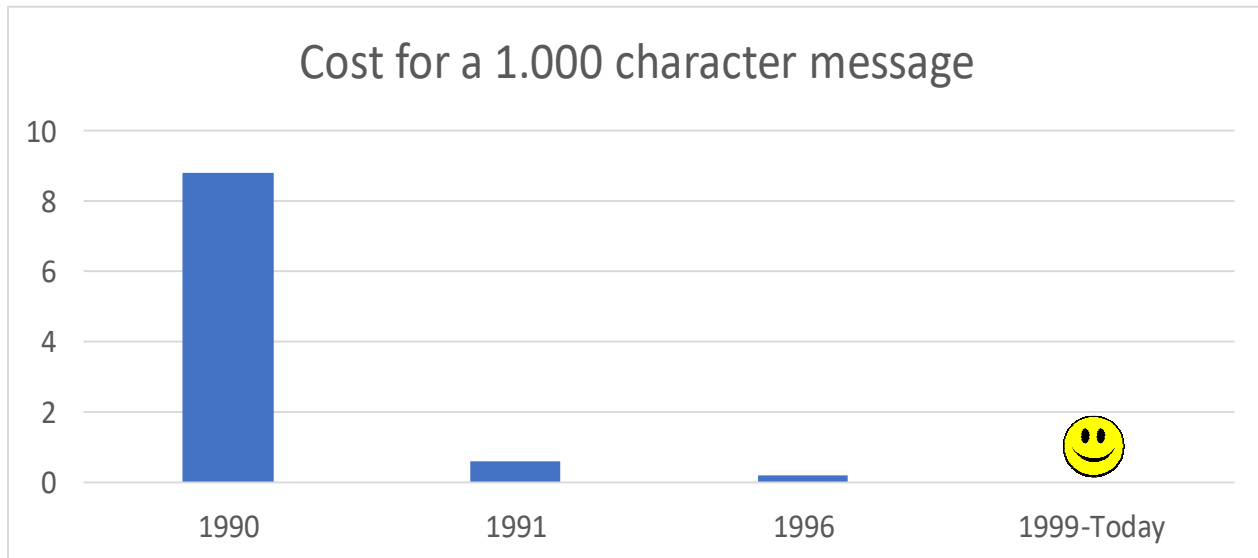

Telix – This day in History

Shipping was the 1st Global Industry to use e-messaging

Browsing our older messages since 1989 we found some interesting facts about the evolution and pricing of messaging and email for Shipping.

The cost for transmitting a telex message in 1990 was \$8.81 (Network World Magazine, August 1990). Telex dropped the cost of the same message to \$0.60 (BIMCOM price list 1991). The following years the cost further dropped to \$0.17 (COMTEXT price list 1996).